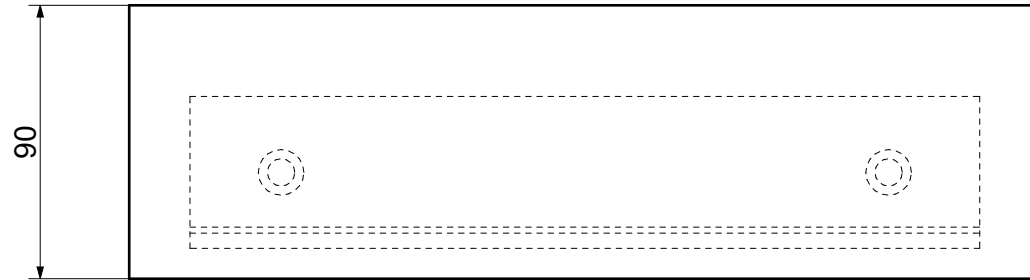

molteforme
wall mounted bathroom shelf

	NAME	DATE	molteforme Kalisz 62-800 Wrocławska 59, Poland, t.790620620				
DRAWN	molteforme	27/01/2019					
CHECKED			TITLE				
ENG APPR			wall mounted bathroom shelf MA001 300mm				
MGR APPR							
UNLESS OTHERWISE SPECIFIED DIMENSIONS ARE IN MILLIMETERS			SIZE	DWG NO			
			A4				
			SCALE	WEIGHT	MATERIAL	SHEET 1 OF 1	