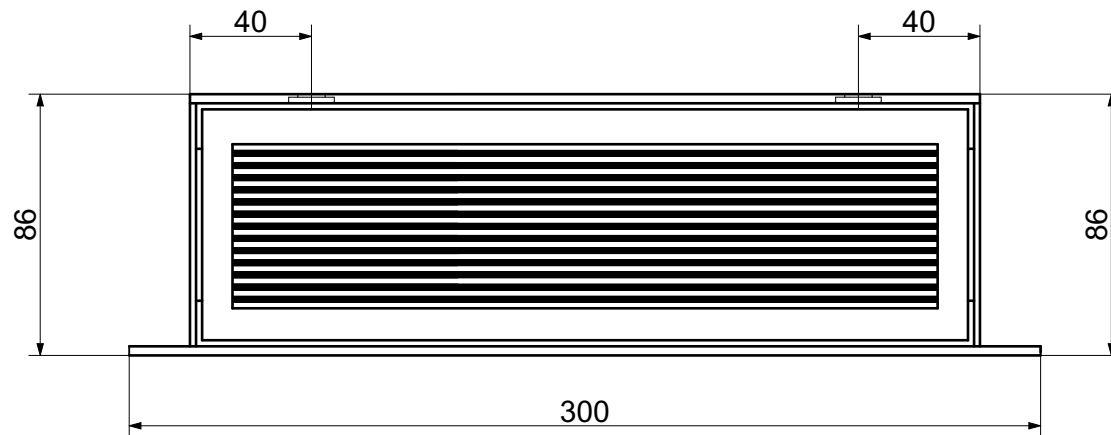

molteforme
wall mounted bathroom shelf

	NAME	DATE	molteforme Kalisz 62-800 Wrocławska 59, Poland, t.790620620				
DRAWN	molteforme	27/01/2019					
CHECKED			TITLE				
ENG APPR			wall mounted bathroom shelf MA001 300mm				
MGR APPR							
UNLESS OTHERWISE SPECIFIED DIMENSIONS ARE IN MILLIMETERS			SIZE	DWG NO			
			A4				
			SCALE	WEIGHT	MATERIAL	SHEET 1 OF 1	