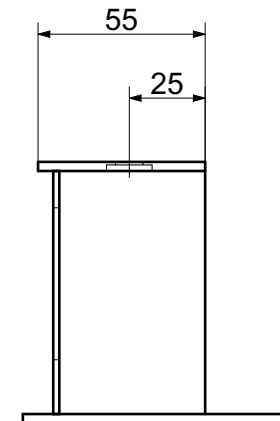

molteforme
wall mounted bathroom shelf

	NAME	DATE	molteforme Kalisz 62-800 Wrocławska 59, Poland, t.790620620				
DRAWN	molteforme	27/01/2019					
CHECKED			TITLE				
ENG APPR			wall mounted bathroom shelf MA001 300mm				
MGR APPR							
UNLESS OTHERWISE SPECIFIED DIMENSIONS ARE IN MILLIMETERS			SIZE	DWG NO			
			A4				
			SCALE	WEIGHT	MATERIAL	SHEET 1 OF 1	